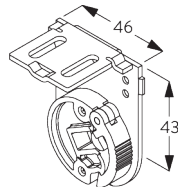

Bracket SG 10987

SG 3033
Clamp

SG 3044
Clamp

SG 10534
Installation profile

SG 10539
Bracket

SG 10574
Bracket cover

SG 10575
Bracket cover

SG 10987
Bracket

SG 10989
Bracket

SG 10991
Bracket

C. WALL FITTING

Brackets

Bracket SG 10990: window rolling side of fabric

Bracket SG 10992: room rolling side of fabric

Bracket SG 10987

Installation profile SG 10534 and clamps SG 3033 or SG 3044