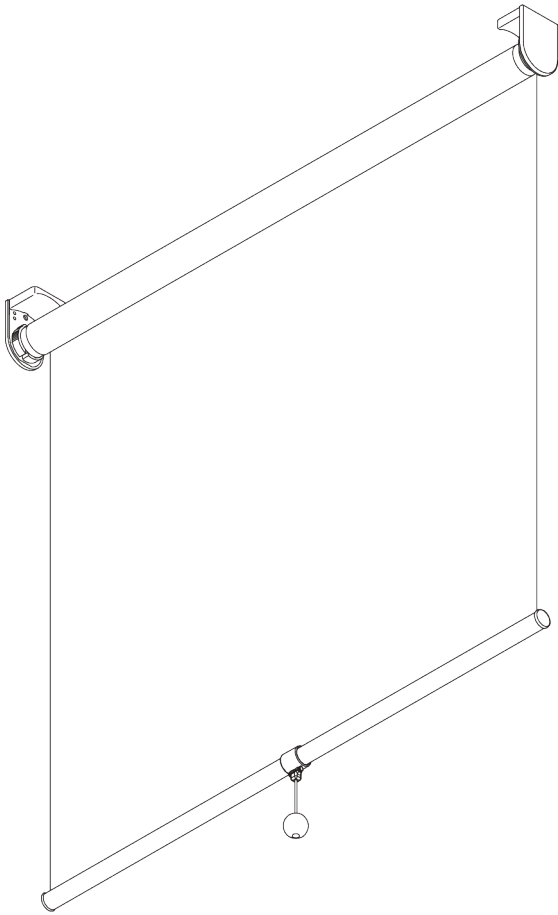

SG 4900

PRODUCT INFORMATION

- **Operation:** spring
- **Range:** S - M
- **Fitting:** ceiling, wall, recess
- **Colours:** white RAL 9016 or anodised aluminum, special colours possible
- **Fabrics:** refer to Silent Gliss fabric collection

Features:

- Speed controller for controlled ascent
- Stop clutch mechanism to stop at any position
- Click-in brackets
- Installation profile
- End stop controller

SYSTEM SPECIFICATIONS

A. SYSTEM DIMENSIONS

2 m

30 cm

3 m

6 m²

2.2 kg

Recommended width /
height ratio
max. 1:3

B. PROFILE

Profile information