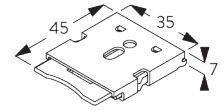

Installation profile SG 10534 and clamps SG 3033 or SG 3044

Bracket SG 10989: window rolling side of fabric
Bracket SG 10991: room rolling side of fabric

Bracket SG 10987

Installation profile SG 10534 and click bracket SG 10539

Bracket SG 10989: window rolling side of fabric
Bracket SG 10991: room rolling side of fabric

Bracket SG 10987

SG 3033
Clamp

SG 3044
Clamp

SG 10534
Installation profile

SG 10539
Bracket

SG 10574
Bracket cover

C. ADJUSTABLE END
STOP

D. TWO SINGLE
SYSTEMS SIDE-BY-
SIDE

Additional parts:
- 1x SG 10632 Connection bracket cover

E. CHILD SAFETY
PULL BALL SET

Child safety pull ball set SG 10765

PARTS

A. STANDARD PARTS

| | |
|--|---|
|  | SG 4214 Spring C 552 mm |
|  | SG 4226 Double tape 30 mm |
|  | SG 4227 Tube ø 32 mm |
|  | SG 4228 Speed controller right |
|  | SG 4231 Tube adapter |
|  | SG 10574 Bracket cover |
|  | SG 10575 Bracket cover |
|  | SG 10668 PVC strip 10 mm |
|  | SG 10765 Child safety pull ball |
|  | SG 10872 Bottom bar |
|  | SG 10874 End cover |
|  | SG 10987 Bracket |
|  | SG 10989 Bracket |