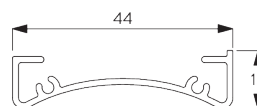

2 m

30 cm

3 m

6 m²

2.2 kg

Recommended width /
height ratio
max. 1:3

B. PROFILE

Profile information

SG 4227

Tube ø 32 mm

SG 10872

Bottom bar

SG 10534

Installation profile

C. HOW TO MEASURE

A: System width
B: System height
C: Light gap left side: 15 mm
D: Light gap right side: 15 mm