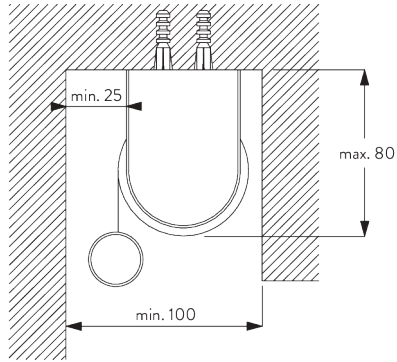

SG 10990

Bracket

SG 10992

Bracket

D. RECESS FITTING

Brackets

Bracket SG 10989: window rolling side of fabric
Bracket SG 10991: room rolling side of fabric

Bracket SG 10987

Installation profile SG 10534 and clamps SG 3033 or SG 3044

Bracket SG 10989: window rolling side of fabric
Bracket SG 10991: room rolling side of fabric

Bracket SG 10987

Installation profile SG 10534 and click bracket SG 10539