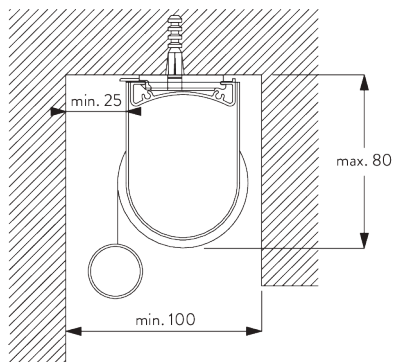

SG 10990

Bracket

SG 10992

Bracket

D. RECESS FITTING

Brackets

Bracket SG 10989: window rolling side of fabric
Bracket SG 10991: room rolling side of fabric

Bracket SG 10987

Installation profile SG 10534 and clamps SG 3033 or SG 3044

Bracket SG 10989: window rolling side of fabric
Bracket SG 10991: room rolling side of fabric

Bracket SG 10987

Installation profile SG 10534 and click bracket SG 10539