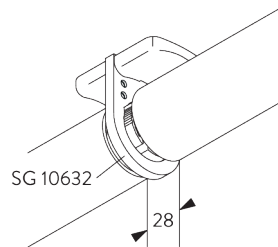

SG 10575
Bracket cover

SG 10987
Bracket

SG 10989
Bracket

SG 10991
Bracket

SYSTEM OPTIONS

A. FABRIC ROLL-OFF

A: Fabric roll-off window side (standard)
B: Fabric roll-off room side (option)

B. INSTALLATION
PROFILE

C. ADJUSTABLE END
STOP

D. TWO SINGLE
SYSTEMS SIDE-BY-
SIDE

Additional parts:
- 1x SG 10632 Connection bracket cover

E. CHILD SAFETY
PULL BALL SET

Child safety pull ball set SG 10765

PARTS

A. STANDARD PARTS

| | |
|--|---|
|  | SG 4214 Spring C 552 mm |
|  | SG 4226 Double tape 30 mm |
|  | SG 4227 Tube ø 32 mm |
|  | SG 4228 Speed controller right |
|  | SG 4231 Tube adapter |
|  | SG 10574 Bracket cover |
|  | SG 10575 Bracket cover |
|  | SG 10668 PVC strip 10 mm |
|  | SG 10765 Child safety pull ball |
|  | SG 10872 Bottom bar |
|  | SG 10874 End cover |
|  | SG 10987 Bracket |
|  | SG 10989 Bracket |