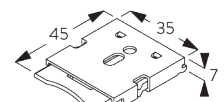

Bracket SG 10987

SG 3033
Clamp

SG 3044
Clamp

SG 10534
Installation profile

SG 10539
Bracket

SG 10574
Bracket cover

SG 10575
Bracket cover

SG 10987
Bracket

SG 10989
Bracket

SG 10991
Bracket

C. WALL FITTING

Brackets

Bracket SG 10990: window rolling side of fabric

Bracket SG 10992: room rolling side of fabric

Bracket SG 10987

Installation profile SG 10534 and clamps SG 3033 or SG 3044