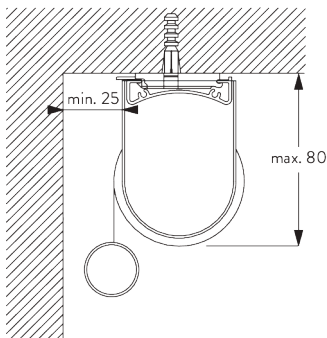

Installation profile SG 10534 and click bracket SG 10539

Bracket SG 10989: window rolling side of fabric

Bracket SG 10991: room rolling side of fabric

Bracket SG 10987