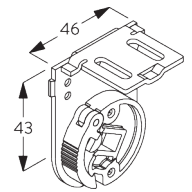

Bracket SG 10987

SG 3033
Clamp

SG 3044
Clamp

SG 10534
Installation profile

SG 10539
Bracket

SG 10574
Bracket cover

SG 10575
Bracket cover

SG 10987
Bracket

SG 10989
Bracket

SG 10991
Bracket

C. WALL FITTING

Brackets

Bracket SG 10990: window rolling side of fabric

Bracket SG 10992: room rolling side of fabric

Bracket SG 10987

Installation profile SG 10534 and clamps SG 3033 or SG 3044