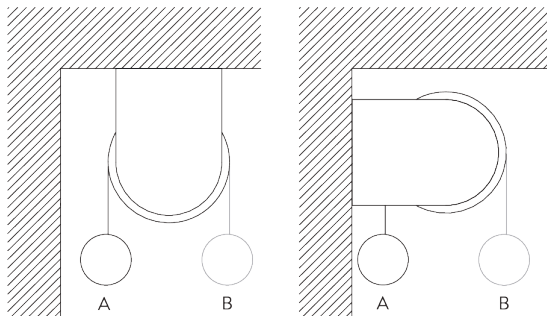

SG 10575
Bracket cover

SG 10987
Bracket

SG 10989
Bracket

SG 10991
Bracket

SYSTEM OPTIONS

A. FABRIC ROLL-OFF

A: Fabric roll-off window side (standard)
B: Fabric roll-off room side (option)

B. INSTALLATION
PROFILE

C. ADJUSTABLE END
STOP

D. TWO SINGLE
SYSTEMS SIDE-BY-
SIDE

Additional parts:
- 1x SG 10632 Connection bracket cover

E. CHILD SAFETY
PULL BALL SET

Child safety pull ball set SG 10765

PARTS

A. STANDARD PARTS

| | |
|--|---|
|  | SG 4214 Spring C 552 mm |
|  | SG 4226 Double tape 30 mm |
|  | SG 4227 Tube ø 32 mm |
|  | SG 4228 Speed controller right |
|  | SG 4231 Tube adapter |
|  | SG 10574 Bracket cover |
|  | SG 10575 Bracket cover |
|  | SG 10668 PVC strip 10 mm |
|  | SG 10765 Child safety pull ball |
|  | SG 10872 Bottom bar |
|  | SG 10874 End cover |
|  | SG 10987 Bracket |
|  | SG 10989 Bracket |