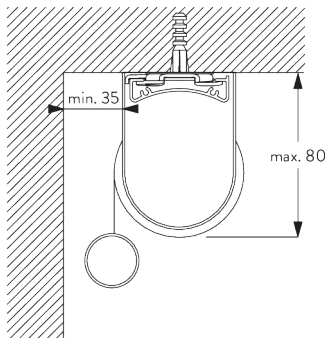

FITTING

A. FITTING INFORMATION

Fixing points

For detailed fitting information, visit the Silent Gliss website.

Brackets (wall / ceiling)

Installation profile SG 10534 (wall / ceiling)

B. CEILING FITTING

Brackets

Bracket SG 10989: window rolling side of fabric

Bracket SG 10991: room rolling side of fabric

Bracket SG 10987

Installation profile SG 10534 and clamps SG 3033 or SG 3044

Bracket SG 10989: window rolling side of fabric