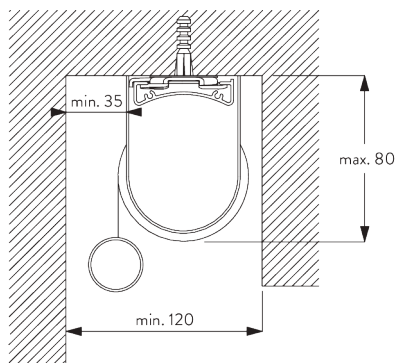

SG 10990

Bracket

SG 10992

Bracket

D. RECESS FITTING

Brackets

Bracket SG 10989: window rolling side of fabric
Bracket SG 10991: room rolling side of fabric

Bracket SG 10987

Installation profile SG 10534 and clamps SG 3033 or SG 3044

Bracket SG 10989: window rolling side of fabric
Bracket SG 10991: room rolling side of fabric

Bracket SG 10987

Installation profile SG 10534 and click bracket SG 10539