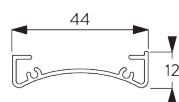

SG 10534
Installation profile