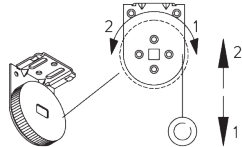

Bracket SG 10989: window rolling side of fabric
Bracket SG 10991: room rolling side of fabric

Bracket SG 10987

SG 3033
Clamp

SG 3044
Clamp

SG 10534
Installation profile

SG 10539
Bracket

SG 10574
Bracket cover

SG 10575
Bracket cover

SG 10987
Bracket

SG 10989
Bracket

SG 10991
Bracket

SYSTEM OPTIONS

A. FABRIC ROLL-OFF

A: Fabric roll-off window side (standard)
B: Fabric roll-off room side (option)

B. INSTALLATION
PROFILE

C. ADJUSTABLE END
STOP

D. TWO SINGLE
SYSTEMS SIDE-BY-
SIDE

Additional parts:
- 1x SG 10632 Connection bracket cover

E. CHILD SAFETY
PULL BALL SET

Child safety pull ball set SG 10765

PARTS

A. STANDARD PARTS

| | |
|--|---|
|  | SG 4214 Spring C 552 mm |
|  | SG 4226 Double tape 30 mm |
|  | SG 4227 Tube ø 32 mm |
|  | SG 4228 Speed controller right |
|  | SG 4231 Tube adapter |
|  | SG 10574 Bracket cover |
|  | SG 10575 Bracket cover |
|  | SG 10668 PVC strip 10 mm |
|  | SG 10765 Child safety pull ball |
|  | SG 10872 Bottom bar |
|  | SG 10874 End cover |
|  | SG 10987 Bracket |
|  | SG 10989 Bracket |