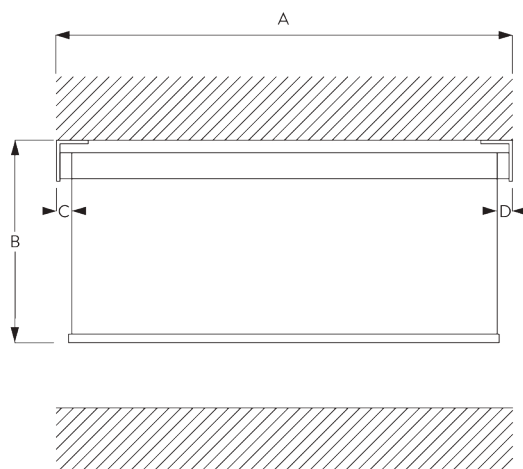

2 m

30 cm

3 m

6 m²

2.2 kg

Recommended width /
height ratio
max. 1:3

B. PROFILE

Profile information

SG 4227

Tube ø 32 mm

SG 10872

Bottom bar

SG 10534

Installation profile

C. HOW TO MEASURE

A: System width
B: System height
C: Light gap left side: 15 mm
D: Light gap right side: 15 mm

Note:
All measurements include 2 mm for bracket cover per side!

D. SPECIFICATION

TEXT

EN

Silent Gliss SG 4900 Spring Operated Roller Blind System. Roller blind system applications up to 2.0 m wide. Supplied made to measure and complete comprising anodised aluminium barrel SG 4227, 32 mm. Ceiling fix with brackets SG 10987 / SG 10989 / wall fix with brackets SG 10987 / SG 10990 / recess fix with brackets SG 10989 / SG 10991. Optional installation profile SG 10534. Available with optional stop controller SG 4377 to enable exact stop position of the blind. Assembled with powder coated aluminium bottom weight bar SG 4221 / 10633 / 10634 in white, silver or black finish. Spring to be specified according to weight and characteristics of fabric. Fabric to be chosen from the Silent Gliss fabric range, Price Groups 1-4.