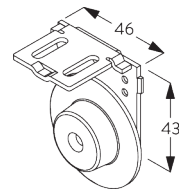

Bracket SG 10987

SG 3033
Clamp

SG 3044
Clamp

SG 10534
Installation profile

SG 10539
Bracket

SG 10574
Bracket cover

SG 10575
Bracket cover

SG 10987
Bracket

SG 10989
Bracket

SG 10991
Bracket

C. WALL FITTING

Brackets

Bracket SG 10990: window rolling side of fabric

Bracket SG 10992: room rolling side of fabric

Bracket SG 10987

Installation profile SG 10534 and clamps SG 3033 or SG 3044