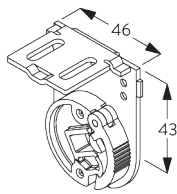

SG 10991
Bracket