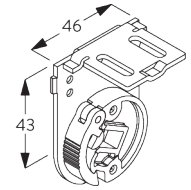

SG 10989
Bracket