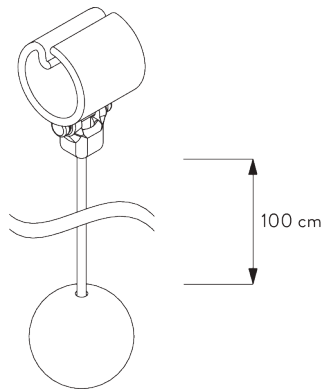

SG 10575
Bracket cover

SG 10987
Bracket

SG 10989
Bracket

SG 10991
Bracket

SYSTEM OPTIONS

A. FABRIC ROLL-OFF

A: Fabric roll-off window side (standard)
B: Fabric roll-off room side (option)

B. INSTALLATION
PROFILE

C. ADJUSTABLE END
STOP

D. TWO SINGLE
SYSTEMS SIDE-BY-
SIDE

Additional parts:
- 1x SG 10632 Connection bracket cover

E. CHILD SAFETY
PULL BALL SET

Child safety pull ball set SG 10765

PARTS

A. STANDARD PARTS

| | |
|--|---|
|  | SG 4214 Spring C 552 mm |
|  | SG 4226 Double tape 30 mm |
|  | SG 4227 Tube ø 32 mm |
|  | SG 4228 Speed controller right |
|  | SG 4231 Tube adapter |
|  | SG 10574 Bracket cover |
|  | SG 10575 Bracket cover |
|  | SG 10668 PVC strip 10 mm |
|  | SG 10765 Child safety pull ball |
|  | SG 10872 Bottom bar |
|  | SG 10874 End cover |
|  | SG 10987 Bracket |
|  | SG 10989 Bracket |

B. OPTIONAL PARTS

| | |
|---|--|
|  | SG 3033 Clamp |
|  | SG 3044 Clamp |
|  | SG 4212 Spring A 365 mm |
|  | SG 4213 Spring B 442 mm |
|  | SG 4215 Spring D 612 mm |
|  | SG 4216 Spring E 502 mm |
|  | SG 4217 Spring F 612 mm |
|  | SG 4218 Spring Y-2 198 mm |
|  | SG 4377 End stop |
|  | SG 10139 Countersunk screw 2.9x6.5 |
|  | SG 10498 Countersunk screw 2.9x9.5 |
|  | SG 10534 Installation profile |
|  | SG 10539 Bracket |
|  | SG 10632 Connection bracket cover |