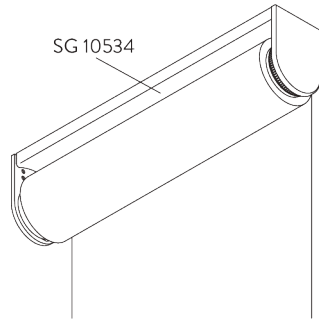

Bracket SG 10989: window rolling side of fabric
Bracket SG 10991: room rolling side of fabric

Bracket SG 10987

SG 3033
Clamp

SG 3044
Clamp

SG 10534
Installation profile

SG 10539
Bracket

SG 10574
Bracket cover

SG 10575
Bracket cover

SG 10987
Bracket

SG 10989
Bracket

SG 10991
Bracket

SYSTEM OPTIONS

A. FABRIC ROLL-OFF

A: Fabric roll-off window side (standard)
B: Fabric roll-off room side (option)

B. INSTALLATION
PROFILE

C. ADJUSTABLE END
STOP

D. TWO SINGLE
SYSTEMS SIDE-BY-
SIDE

Additional parts:
- 1x SG 10632 Connection bracket cover

E. CHILD SAFETY
PULL BALL SET

Child safety pull ball set SG 10765

PARTS

A. STANDARD PARTS

| | |
|--|---|
|  | SG 4214 Spring C 552 mm |
|  | SG 4226 Double tape 30 mm |
|  | SG 4227 Tube ø 32 mm |
|  | SG 4228 Speed controller right |
|  | SG 4231 Tube adapter |
|  | SG 10574 Bracket cover |
|  | SG 10575 Bracket cover |
|  | SG 10668 PVC strip 10 mm |
|  | SG 10765 Child safety pull ball |
|  | SG 10872 Bottom bar |
|  | SG 10874 End cover |
|  | SG 10987 Bracket |
|  | SG 10989 Bracket |