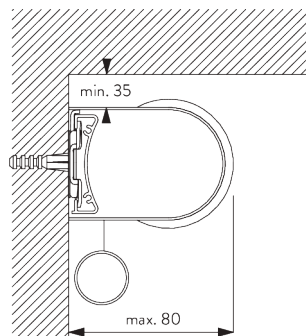

Bracket SG 10987

SG 3033
Clamp

SG 3044
Clamp

SG 10534
Installation profile

SG 10539
Bracket

SG 10574
Bracket cover

SG 10575
Bracket cover

SG 10987
Bracket

SG 10989
Bracket

SG 10991
Bracket

C. WALL FITTING

Brackets

Bracket SG 10990: window rolling side of fabric

Bracket SG 10992: room rolling side of fabric

Bracket SG 10987

Installation profile SG 10534 and clamps SG 3033 or SG 3044