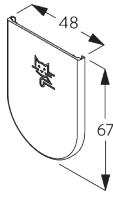

Installation profile SG 10534 and clamps SG 3033 or SG 3044

Bracket SG 10989: window rolling side of fabric
Bracket SG 10991: room rolling side of fabric

Bracket SG 10987

Installation profile SG 10534 and click bracket SG 10539

Bracket SG 10989: window rolling side of fabric
Bracket SG 10991: room rolling side of fabric

Bracket SG 10987

SG 3033
Clamp

SG 3044
Clamp

SG 10534
Installation profile

SG 10539
Bracket

SG 10574
Bracket cover

SG 10575
Bracket cover

SG 10987
Bracket

SG 10989
Bracket

SG 10991
Bracket

SYSTEM OPTIONS

A. FABRIC ROLL-OFF

A: Fabric roll-off window side (standard)
B: Fabric roll-off room side (option)

B. INSTALLATION
PROFILE

C. ADJUSTABLE END
STOP

D. TWO SINGLE
SYSTEMS SIDE-BY-
SIDE

Additional parts:
- 1x SG 10632 Connection bracket cover

E. CHILD SAFETY
PULL BALL SET

Child safety pull ball set SG 10765

PARTS

A. STANDARD PARTS

| | |
|--|---|
|  | SG 4214 Spring C 552 mm |
|  | SG 4226 Double tape 30 mm |
|  | SG 4227 Tube ø 32 mm |
|  | SG 4228 Speed controller right |
|  | SG 4231 Tube adapter |
|  | SG 10574 Bracket cover |
|  | SG 10575 Bracket cover |
|  | SG 10668 PVC strip 10 mm |
|  | SG 10765 Child safety pull ball |
|  | SG 10872 Bottom bar |
|  | SG 10874 End cover |
|  | SG 10987 Bracket |
|  | SG 10989 Bracket |