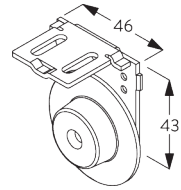

SG 10987
Bracket