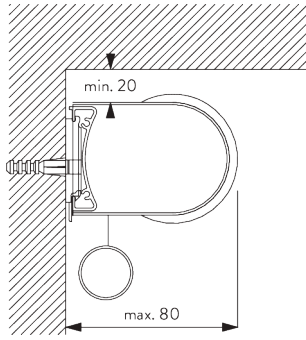

Installation profile SG 10534 and click bracket SG 10539

Bracket SG 10990: window rolling side of fabric

Bracket SG 10992: room rolling side of fabric

Bracket SG 10987

SG 3033

Clamp

SG 3044

Clamp

SG 10534

Installation profile

SG 10539

Bracket

SG 10574

Bracket cover

SG 10575

Bracket cover

SG 10987

Bracket

SG 10990

Bracket

SG 10992

Bracket