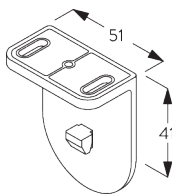

## A. SYSTEM DIMENSIONS

1.8 m

50 cm

2.8 m

5 m<sup>2</sup>

2.5 kg

Recommended width /  
height ratio  
max. 1:3

**SG 3044**  
Clamp

**SG 10534**  
Installation profile

**SG 10539**  
Bracket

**SG 10574**  
Bracket cover

**SG 10873**  
Bracket

**SG 1198**  
Bracket

**C. WALL FITTING**

**Brackets SG 10873**

**Installation profile SG 10534, brackets SG 11198 and clamps SG 3033 or SG 3044**

**Installation profile SG 10534, brackets SG 11198 and click bracket SG 10539**

**SG 3033**  
Clamp

**SG 3044**  
Clamp

**SG 10539**  
Bracket

**SG 10534**  
Installation profile

**SG 10574**  
Bracket cover

**SG 10873**  
Bracket

**SG 11198**  
Bracket

**D. RECESS FITTING**

**Brackets SG 10873**

**Installation profile SG 10534, brackets SG 11198 and clamps SG 3033 or SG 3044**