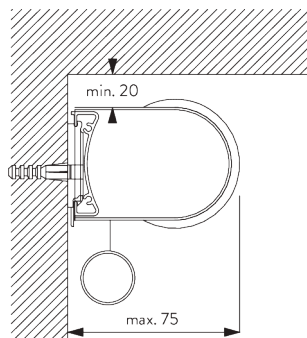

Brackets SG 10873

Installation profile SG 10534, brackets SG 1198 and clamps SG 3033 or SG 3044

Installation profile SG 10534, brackets SG 1198 and click bracket SG 10539

SG 3033
Clamp

SG 3044
Clamp

SG 10534
Installation profile

SG 10539
Bracket

SG 10574
Bracket cover

SG 10873
Bracket

SG 1198
Bracket

C. WALL FITTING

Brackets SG 10873

Installation profile SG 10534, brackets SG 11198 and clamps SG 3033 or SG 3044

Installation profile SG 10534, brackets SG 11198 and click bracket SG 10539

SG 3033
Clamp

SG 3044
Clamp

SG 10539
Bracket

SG 10534
Installation profile

SG 10574
Bracket cover

SG 10873
Bracket

SG 11198
Bracket

D. RECESS FITTING