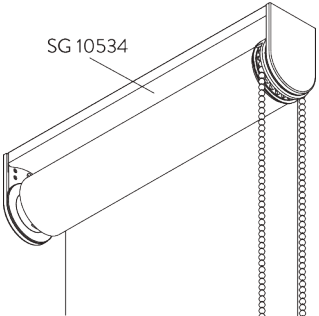

SG 3033
Clamp

SG 3044
Clamp

SG 10539
Bracket

SG 10534
Installation profile

SG 10574
Bracket cover

SG 10873
Bracket

SG 11198
Bracket

D. RECESS FITTING

Brackets SG 10873

Installation profile SG 10534, brackets SG 11198 and clamps SG 3033 or SG 3044

Installation profile SG 10534, brackets SG 11198 and click bracket SG 10539

SG 3033
Clamp

SG 3044
Clamp

SG 10534
Installation profile

SG 10539
Bracket

SG 10574
Bracket cover

SG 10873
Bracket

SG 11198
Bracket

SYSTEM OPTIONS

A. FABRIC ROLL-OFF

A: Fabric roll-off window side (standard)
B: Fabric roll-off room side (option)

B. INSTALLATION PROFILE

PARTS

A. STANDARD PARTS

SG 4226

Double tape 30 mm

SG 4227

Tube ø 32 mm

SG 4234

PVC strip 12 mm