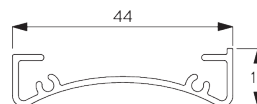

Features:

- Stainless steel bead chain
- Identical (left / right) metal click-in brackets
- Installation profile

```
<link href="moz-extension://b4f855fb-bf5a-426f-bf38-a92690296a64/skin/s3gt_tooltip_mini.css" rel="stylesheet" type="text/css" /><style media="print" type="text/css">#s3gt_translate_tooltip_mini { display: none !important; }</style>
```

SYSTEM SPECIFICATIONS

A. SYSTEM DIMENSIONS

1.8 m

50 cm

2.8 m

5 m²

2.5 kg

Recommended width /
height ratio
max. 1:3

B. PROFILE

Profile information

SG 4227
Tube ø 32 mm

SG 10872
Bottom bar

SG 10534
Installation profile

C. HOW TO MEASURE

- A: System width
- B: System height
- C: Chain height
- D: Safety Retainer SG 10731 min. 150 cm above floor
- E: Light gap: 17 mm
- F: Light gap operation side: 17 mm

D. SPECIFICATION

TEXT

EN

Silent Gliss SG 4907 Chain Operated Roller Blind System. Roller blind system for blind applications up to 1.8 m wide. Supplied made to measure and complete comprising anodised aluminium barrel SG 4227. Fixed to wall / ceiling/inside recess with brackets SG 10873. Assembled with powder coated aluminium bottom weight bar SG 10872 in white / grey. Compliant to Child Safety legislation EN 13120. Fabric to be chosen from the Silent Gliss fabric range Basic Screen.