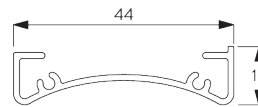

## A. SYSTEM DIMENSIONS

1.8 m

50 cm

2.8 m

5 m<sup>2</sup>

2.5 kg

Recommended width /  
height ratio  
max. 1:3

## B. PROFILE

Profile information

**SG 4227**  
Tube ø 32 mm

**SG 10872**  
Bottom bar

**SG 10534**  
Installation profile

## C. HOW TO MEASURE

- A: System width
- B: System height
- C: Chain height
- D: Safety Retainer SG 10731 min. 150 cm above floor
- E: Light gap: 17 mm
- F: Light gap operation side: 17 mm