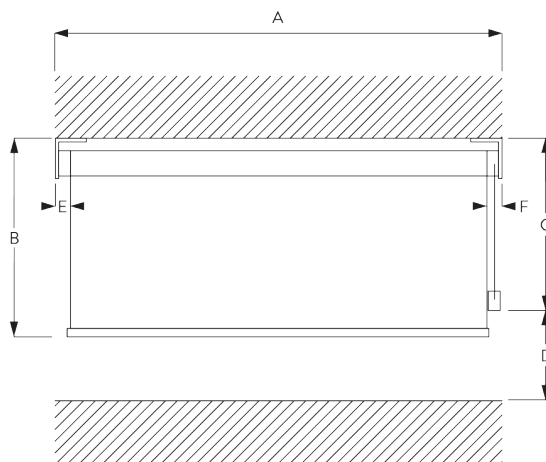

## A. SYSTEM DIMENSIONS

1.8 m

50 cm

2.8 m

5 m<sup>2</sup>

2.5 kg

Recommended width /  
height ratio  
max. 1:3

## B. PROFILE

Profile information

**SG 4227**  
Tube ø 32 mm

**SG 10872**  
Bottom bar

**SG 10534**  
Installation profile

## C. HOW TO MEASURE

- A: System width
- B: System height
- C: Chain height
- D: Safety Retainer SG 10731 min. 150 cm above floor
- E: Light gap: 17 mm
- F: Light gap operation side: 17 mm