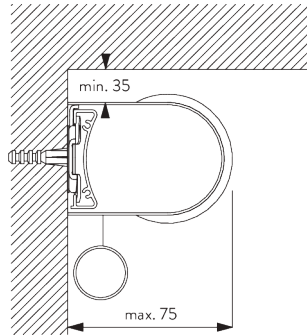

FITTING

A. FITTING INFORMATION

For detailed fitting information, visit the [Silent Gliss website](#).

Fixing points

Brackets (wall / ceiling)

Installation profile SG 10534 (wall / ceiling)

B. CEILING FITTING

Brackets SG 10873

Installation profile SG 10534, brackets SG 1198 and clamps SG 3033 or SG 3044

Installation profile SG 10534, brackets SG 1198 and click bracket SG 10539

SG 3033
Clamp

SG 3044
Clamp

SG 10534
Installation profile

SG 10539
Bracket

SG 10574
Bracket cover

SG 10873
Bracket

SG 1198
Bracket

C. WALL FITTING

Brackets SG 10873

Installation profile SG 10534, brackets SG 11198 and clamps SG 3033 or SG 3044

Installation profile SG 10534, brackets SG 11198 and click bracket SG 10539

SG 3033
Clamp

SG 3044
Clamp

SG 10539
Bracket

SG 10534
Installation profile

SG 10574
Bracket cover

SG 10873
Bracket

SG 11198
Bracket

D. RECESS FITTING