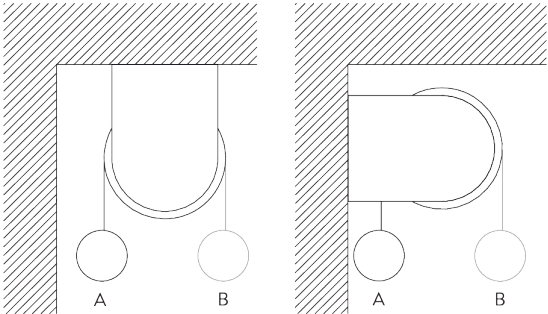

SG 10539
Bracket

SG 10574
Bracket cover

SG 10873
Bracket

SG 11198
Bracket

SYSTEM OPTIONS

A. FABRIC ROLL-OFF

A: Fabric roll-off window side (standard)
B: Fabric roll-off room side (option)

B. INSTALLATION PROFILE

PARTS

A. STANDARD PARTS

SG 4226

Double tape 30 mm

SG 4227

Tube ø 32 mm

SG 4234

PVC strip 12 mm