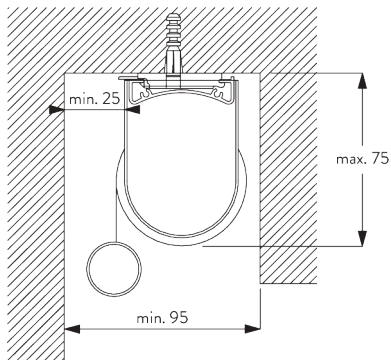

SYSTEM SPECIFICATIONS

A. SYSTEM DIMENSIONS

1.8 m

50 cm

2.8 m

5 m²

2.5 kg

Recommended width /
height ratio
max. 1:3

SG 10539
Bracket

SG 10574
Bracket cover

SG 10873
Bracket

SG 1198
Bracket

C. WALL FITTING

Brackets SG 10873

Installation profile SG 10534, brackets SG 11198 and clamps SG 3033 or SG 3044

Installation profile SG 10534, brackets SG 11198 and click bracket SG 10539

SG 3033
Clamp

SG 3044
Clamp

SG 10539
Bracket

SG 10534
Installation profile

SG 10574
Bracket cover

SG 10873
Bracket

SG 11198
Bracket

D. RECESS FITTING

Brackets SG 10873

Installation profile SG 10534, brackets SG 11198 and clamps SG 3033 or SG 3044

Installation profile SG 10534, brackets SG 11198 and click bracket SG 10539

SG 3033
Clamp

SG 3044
Clamp

SG 10534
Installation profile