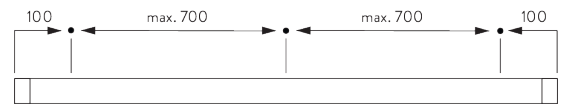

FITTING

A. FITTING INFORMATION

For detailed fitting information, visit the [Silent Gliss website](#).

Fixing points

Brackets (wall / ceiling)

Installation profile SG 10534 (wall / ceiling)

B. CEILING FITTING