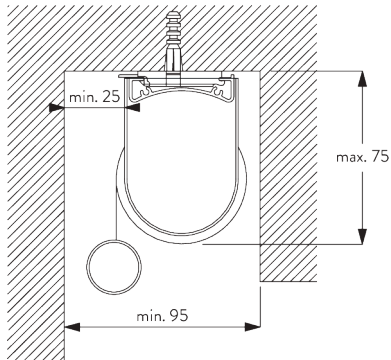

## A. SYSTEM DIMENSIONS

1.8 m

50 cm

2.8 m

5 m<sup>2</sup>

2.5 kg

Recommended width /  
height ratio  
max. 1:3

**Installation profile SG 10534, brackets SG 11198 and clamps SG 3033 or SG 3044**

**Installation profile SG 10534, brackets SG 11198 and click bracket SG 10539**

**SG 3033**  
Clamp

**SG 3044**  
Clamp

**SG 10539**  
Bracket

**SG 10534**  
Installation profile

**SG 10574**  
Bracket cover

**SG 10873**  
Bracket

**SG 11198**  
Bracket

**D. RECESS FITTING**

**Brackets SG 10873**

**Installation profile SG 10534, brackets SG 11198 and clamps SG 3033 or SG 3044**

**Installation profile SG 10534, brackets SG 11198 and click bracket SG 10539**

**SG 3033**  
Clamp

**SG 3044**  
Clamp

**SG 10534**  
Installation profile

**SG 10539**  
Bracket

**SG 10574**  
Bracket cover