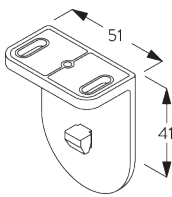

## A. SYSTEM DIMENSIONS

1.8 m

50 cm

2.8 m

5 m<sup>2</sup>

2.5 kg

Recommended width /  
height ratio  
max. 1:3

**SG 10534**  
Installation profile

**SG 10574**  
Bracket cover

**SG 10873**  
Bracket

**SG 11198**  
Bracket

**D. RECESS FITTING**

**Brackets SG 10873**

**Installation profile SG 10534, brackets SG 11198 and clamps SG 3033 or SG 3044**

**Installation profile SG 10534, brackets SG 11198 and click bracket SG 10539**

**SG 3033**  
Clamp

**SG 3044**  
Clamp

**SG 10534**  
Installation profile

**SG 10539**  
Bracket

**SG 10574**  
Bracket cover