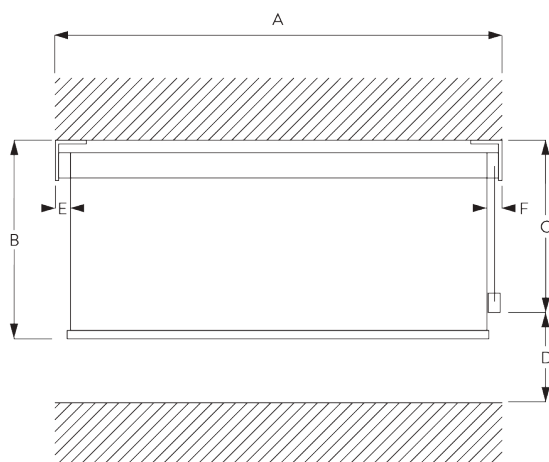

SYSTEM SPECIFICATIONS

A. SYSTEM DIMENSIONS

1.8 m

50 cm

2.8 m

5 m²

2.5 kg

Recommended width /
height ratio
max. 1:3

B. PROFILE

Profile information

SG 4227
Tube ø 32 mm

SG 10872
Bottom bar

SG 10534
Installation profile

C. HOW TO MEASURE

- A: System width
- B: System height
- C: Chain height
- D: Safety Retainer SG 10731 min. 150 cm above floor
- E: Light gap: 17 mm
- F: Light gap operation side: 17 mm

D. SPECIFICATION

TEXT

EN

Silent Gliss SG 4907 Chain Operated Roller Blind System. Roller blind system for blind applications up to 1.8 m wide. Supplied made to measure and complete comprising anodised aluminium barrel SG 4227. Fixed to wall / ceiling/inside recess with brackets SG 10873. Assembled with powder coated aluminium bottom weight bar SG 10872 in white / grey. Compliant to Child Safety legislation EN 13120. Fabric to be chosen from the Silent Gliss fabric range Basic Screen.