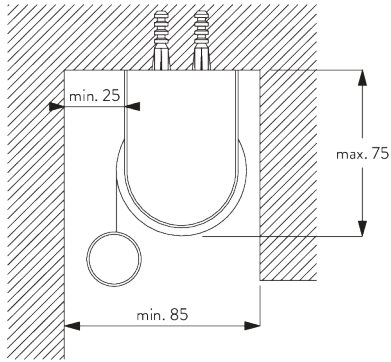

**Installation profile SG 10534, brackets SG 11198 and clamps SG 3033 or SG 3044**

**Installation profile SG 10534, brackets SG 11198 and click bracket SG 10539**

**SG 3033**  
Clamp

**SG 3044**  
Clamp

**SG 10539**  
Bracket

**SG 10534**  
Installation profile

**SG 10574**  
Bracket cover

**SG 10873**  
Bracket

**SG 11198**  
Bracket

**D. RECESS FITTING**

**Brackets SG 10873**

**Installation profile SG 10534, brackets SG 11198 and clamps SG 3033 or SG 3044**

**Installation profile SG 10534, brackets SG 11198 and click bracket SG 10539**

**SG 3033**  
Clamp

**SG 3044**  
Clamp

**SG 10534**  
Installation profile

**SG 10539**  
Bracket

**SG 10574**  
Bracket cover