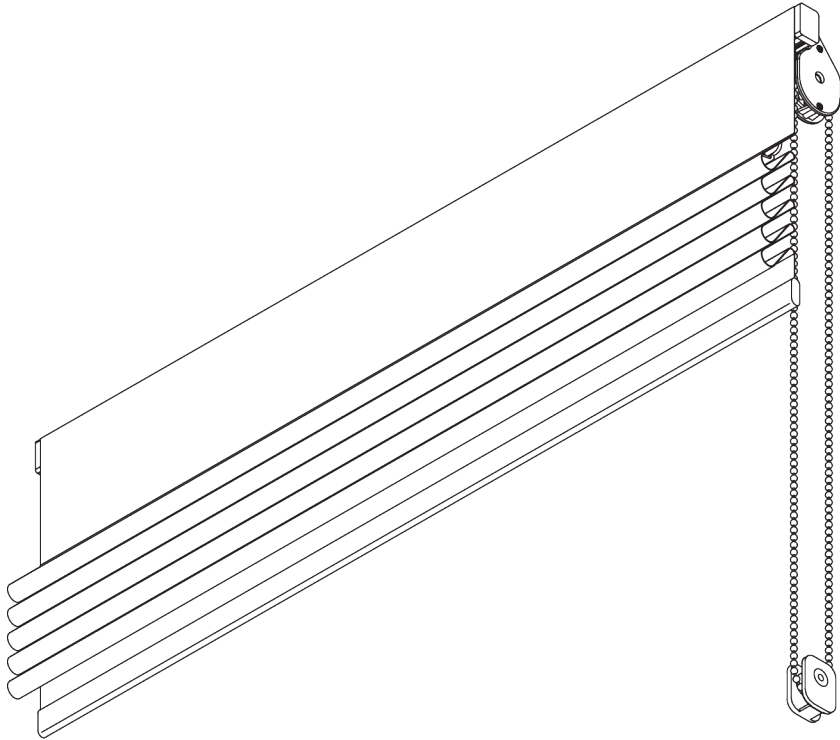

SG 2120

PRODUCT INFORMATION

- **Operation:** chain
- **Range:** L
- **Fitting:** ceiling, wall
- **Colours:** white RAL 9016, anodised aluminum
- **Fabrics:** refer to Silent Gliss fabric collection

Features:

- 5-to-1 gear drive
- Bead chain

SYSTEM SPECIFICATIONS

A. SYSTEM DIMENSIONS

4 m

6 m

8 kg

24 m²

B. PROFILE

Profile Information

SG 2211

Velcro profile

SG 2004

Bottom bar 20x7 mm

SG 2111

Shaft

SG 2135

Rod steel ø 3 mm

SG 2137

Rod fiberglass ø 4 mm

C. HOW TO MEASURE

A: System width

B: System height

C: Chain height

D: Safety retainer SG 10731 min. 150 cm above floor