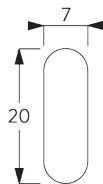

- 5-to-1 gear drive
- Bead chain

SYSTEM SPECIFICATIONS

A. SYSTEM DIMENSIONS

4 m

6 m

8 kg

24 m²

B. PROFILE

Profile Information

SG 2211

Velcro profile

SG 2004

Bottom bar 20x7 mm

SG 2111

Shaft

SG 2135

Rod steel ø 3 mm

SG 2137

Rod fiberglass ø 4 mm

C. HOW TO MEASURE

A: System width

B: System height

C: Chain height

D: Safety retainer SG 10731 min. 150 cm above floor