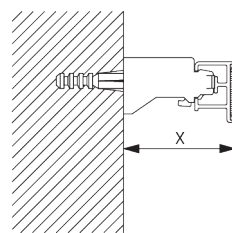

Rod steel ø 3 mm

SG 2137

Rod fiberglass ø 4 mm

C. HOW TO MEASURE

A: System width

B: System height

C: Chain height

D: Safety retainer SG 10731 min. 150 cm above floor

FITTING

A. FITTING INFORMATION

For detailed fitting information, visit the Silent Gliss website.

Fixing points

B. CEILING FITTING

Bracket SG 3603

SG 3603
Bracket

C. WALL FITTING

Bracket SG 3655, SG 3660

Bracket	X mm
SG 3655	58
SG 3660	73

SG 3655
Bracket 50 mm

SG 3660
Bracket 65 mm

Smart Fix

Smart Fix SG 11200 - SG 11205 and bracket SG 3603:
Screw SG 10492 (M4x8) needed.

Square Smart Fix SG 11210 - SG 11215 and bracket SG 3603:
Screw SG 10492 (M4x8) needed.