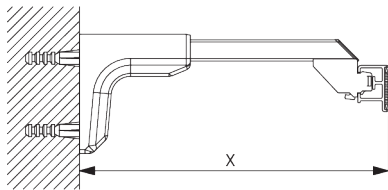

Rod steel ø 3 mm

SG 2137

Rod fiberglass ø 4 mm

C. HOW TO MEASURE

A: System width

B: System height

C: Chain height

D: Safety retainer SG 10731 min. 150 cm above floor

Bracket SG 3655, SG 3660

Bracket	X mm
SG 3655	58
SG 3660	73

SG 3655
Bracket 50 mm

SG 3660
Bracket 65 mm

Smart Fix

Smart Fix SG 11200 - SG 11205 and bracket SG 3603:
Screw SG 10492 (M4x8) needed.

Square Smart Fix SG 11210 - SG 11215 and bracket SG 3603:
Screw SG 10492 (M4x8) needed.

Universal Smart Fix 11154-11156 and bracket SG 3603:
Screw SG 10277 (M4x12) needed.

Smart Fix	X mm
SG 11200 / SG 11210	80
SG 11201 / SG 11211	100
SG 11202 / SG 11212	120
SG 11203 / SG 11213	140
SG 11204 / SG 11214	170
SG 11205 / SG 11215	220
SG 11154	132-160
SG 11155	162-190
SG 11156	212-240