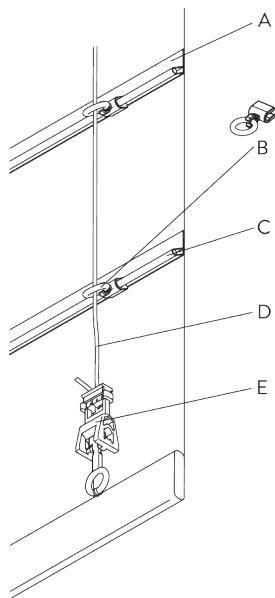

SG 11154
Universal Smart Fix 120 mm

SG 11155
Universal Smart Fix 150 mm

SG 11156
Universal Smart Fix 200 mm

SYSTEM OPTIONS

A. FABRIC MAKE-UP

Type A (standard)

- A: Tape SG 2164 / SG 3074
- B: Tape SG 2163
- C: Child safety hook set SG 3164
- D: Hollow hem
- E: Bottom bar SG 2004
- F: Child safety: max. distance 200 mm

Type B (rod)

- A: Hollow hem
- B: Child safety eyelet hard fold SG 3069
- C: Rod SG 2135 / SG 2137
- D: Tape SG 2163
- E: Child safety hook set SG 3164

Type C (rod)

- A: Child safety eyelet set SG 3161
- B: Rod SG 2135 / SG 2137
- C: Tape SG 2163
- D: Child safety hook set SG 3164
- E: Option: Rod SG 2135 / SG 2137 can be installed to room side

PARTS

A. STANDARD PARTS

	SG 2004 Bottom bar 20x7 mm
	SG 2049 Chain drive
	SG 2059 Safety clip
	SG 2081 Take-up spool
	SG 2111 Shaft
	SG 2163 Tape
	SG 2179 End cover
	SG 2211 Velcro profile
	SG 2539 Tape
	SG 2865 Bead chain connector ø 4.6 mm
	SG 2872 Bead chain plastic ø 4.6 mm
	SG 3164 Child safety hook set
	SG 3603 Bracket
	SG 10731 Child safety retainer set