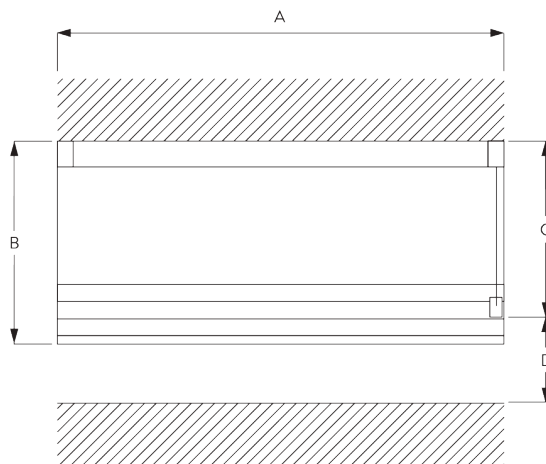

- 5-to-1 gear drive
- Bead chain

SYSTEM SPECIFICATIONS

A. SYSTEM DIMENSIONS

4 m

6 m

8 kg

24 m²

B. PROFILE

Profile Information

SG 2211

Velcro profile

SG 2004

Bottom bar 20x7 mm

SG 2111

Shaft

SG 2135

Rod steel ø 3 mm

SG 2137

Rod fiberglass ø 4 mm

C. HOW TO MEASURE

A: System width

B: System height

C: Chain height

D: Safety retainer SG 10731 min. 150 cm above floor