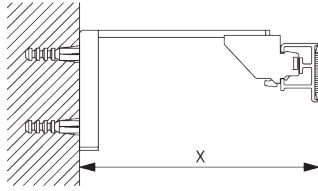

Rod steel ø 3 mm

SG 2137

Rod fiberglass ø 4 mm

C. HOW TO MEASURE

A: System width

B: System height

C: Chain height

D: Safety retainer SG 10731 min. 150 cm above floor

Bracket SG 3655, SG 3660

Bracket	X mm
SG 3655	58
SG 3660	73

SG 3655
Bracket 50 mm

SG 3660
Bracket 65 mm

Smart Fix

Smart Fix SG 11200 - SG 11205 and bracket SG 3603:
Screw SG 10492 (M4x8) needed.

Square Smart Fix SG 11210 - SG 11215 and bracket SG 3603:
Screw SG 10492 (M4x8) needed.

Universal Smart Fix 11154-11156 and bracket SG 3603:
Screw SG 10277 (M4x12) needed.

Smart Fix	X mm
SG 11200 / SG 11210	80
SG 11201 / SG 11211	100
SG 11202 / SG 11212	120
SG 11203 / SG 11213	140
SG 11204 / SG 11214	170
SG 11205 / SG 11215	220
SG 11154	132-160
SG 11155	162-190
SG 11156	212-240