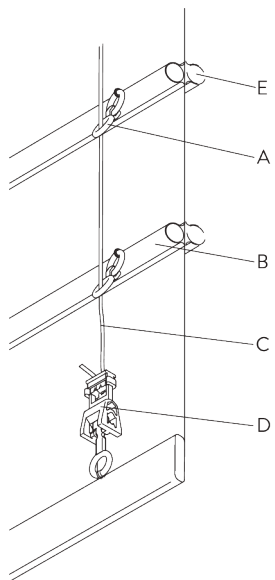

SG 11154
Universal Smart Fix 120 mm

SG 11155
Universal Smart Fix 150 mm

SG 11156
Universal Smart Fix 200 mm

SYSTEM OPTIONS

A. FABRIC MAKE-UP

Type A (standard)

- A: Tape SG 2164 / SG 3074
- B: Tape SG 2163
- C: Child safety hook set SG 3164
- D: Hollow hem
- E: Bottom bar SG 2004
- F: Child safety: max. distance 200 mm

Type B (rod)

- A: Hollow hem
- B: Child safety eyelet hard fold SG 3069
- C: Rod SG 2135 / SG 2137
- D: Tape SG 2163
- E: Child safety hook set SG 3164

Type C (rod)

- A: Child safety eyelet set SG 3161
- B: Rod SG 2135 / SG 2137
- C: Tape SG 2163
- D: Child safety hook set SG 3164
- E: Option: Rod SG 2135 / SG 2137 can be installed to room side

PARTS

A. STANDARD PARTS

	SG 2004 Bottom bar 20x7 mm
	SG 2049 Chain drive
	SG 2059 Safety clip
	SG 2081 Take-up spool
	SG 2111 Shaft
	SG 2163 Tape
	SG 2179 End cover
	SG 2211 Velcro profile
	SG 2539 Tape
	SG 2865 Bead chain connector ø 4.6 mm
	SG 2872 Bead chain plastic ø 4.6 mm
	SG 3164 Child safety hook set
	SG 3603 Bracket
	SG 10731 Child safety retainer set