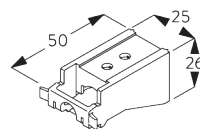

Rod steel ø 3 mm

SG 2137

Rod fiberglass ø 4 mm

C. HOW TO MEASURE

A: System width

B: System height

C: Chain height

D: Safety retainer SG 10731 min. 150 cm above floor

FITTING

A. FITTING INFORMATION

For detailed fitting information, visit the Silent Gliss website.

Fixing points

B. CEILING FITTING

Bracket SG 3603

SG 3603
Bracket

C. WALL FITTING

Bracket SG 3655, SG 3660

Bracket	X mm
SG 3655	58
SG 3660	73

SG 3655
Bracket 50 mm

SG 3660
Bracket 65 mm

Smart Fix

Smart Fix SG 11200 - SG 11205 and bracket SG 3603:
Screw SG 10492 (M4x8) needed.

Square Smart Fix SG 11210 - SG 11215 and bracket SG 3603:
Screw SG 10492 (M4x8) needed.