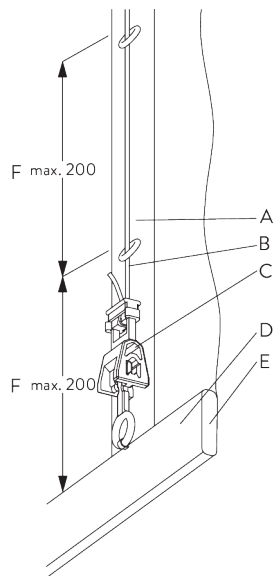

SG 11154
Universal Smart Fix 120 mm

SG 11155
Universal Smart Fix 150 mm

SG 11156
Universal Smart Fix 200 mm

SYSTEM OPTIONS

A. FABRIC MAKE-UP

Type A (standard)

- A: Tape SG 2164 / SG 3074
- B: Tape SG 2163
- C: Child safety hook set SG 3164
- D: Hollow hem
- E: Bottom bar SG 2004
- F: Child safety: max. distance 200 mm

Type B (rod)

- A: Hollow hem
- B: Child safety eyelet hard fold SG 3069
- C: Rod SG 2135 / SG 2137
- D: Tape SG 2163
- E: Child safety hook set SG 3164

Type C (rod)

- A: Child safety eyelet set SG 3161
- B: Rod SG 2135 / SG 2137
- C: Tape SG 2163
- D: Child safety hook set SG 3164
- E: Option: Rod SG 2135 / SG 2137 can be installed to room side

PARTS

A. STANDARD PARTS

	SG 2004 Bottom bar 20x7 mm
	SG 2049 Chain drive
	SG 2059 Safety clip
	SG 2081 Take-up spool
	SG 2111 Shaft
	SG 2163 Tape
	SG 2179 End cover
	SG 2211 Velcro profile
	SG 2539 Tape
	SG 2865 Bead chain connector ø 4.6 mm
	SG 2872 Bead chain plastic ø 4.6 mm
	SG 3164 Child safety hook set
	SG 3603 Bracket
	SG 10731 Child safety retainer set