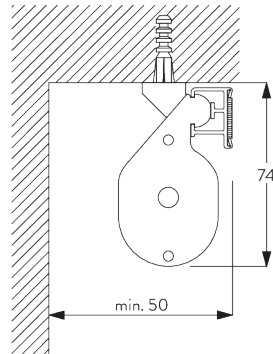

- 5-to-1 gear drive
- Bead chain

SYSTEM SPECIFICATIONS

A. SYSTEM DIMENSIONS

4 m

6 m

8 kg

24 m²

B. PROFILE

Rod steel ø 3 mm

SG 2137

Rod fiberglass ø 4 mm

C. HOW TO MEASURE

A: System width

B: System height

C: Chain height

D: Safety retainer SG 10731 min. 150 cm above floor

FITTING

A. FITTING INFORMATION

For detailed fitting information, visit the Silent Gliss website.

Fixing points

B. CEILING FITTING

Bracket SG 3603

SG 3603
Bracket

C. WALL FITTING

Bracket SG 3655, SG 3660

Bracket	X mm
SG 3655	58
SG 3660	73

SG 3655
Bracket 50 mm

SG 3660
Bracket 65 mm

Smart Fix

Smart Fix SG 11200 - SG 11205 and bracket SG 3603:
Screw SG 10492 (M4x8) needed.

Square Smart Fix SG 11210 - SG 11215 and bracket SG 3603:
Screw SG 10492 (M4x8) needed.