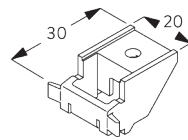

Rod steel ø 3 mm

SG 2137

Rod fiberglass ø 4 mm

C. HOW TO MEASURE

A: System width

B: System height

C: Chain height

D: Safety retainer SG 10731 min. 150 cm above floor

FITTING

A. FITTING INFORMATION

For detailed fitting information, visit the Silent Gliss website.

Fixing points

B. CEILING FITTING

Bracket SG 3603

SG 3603
Bracket

C. WALL FITTING

Bracket SG 3655, SG 3660

Bracket	X mm
SG 3655	58
SG 3660	73

SG 3655
Bracket 50 mm

SG 3660
Bracket 65 mm

Smart Fix

Smart Fix SG 11200 - SG 11205 and bracket SG 3603:
Screw SG 10492 (M4x8) needed.

Square Smart Fix SG 11210 - SG 11215 and bracket SG 3603:
Screw SG 10492 (M4x8) needed.