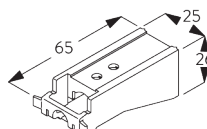

Rod steel ø 3 mm

SG 2137

Rod fiberglass ø 4 mm

C. HOW TO MEASURE

A: System width

B: System height

C: Chain height

D: Safety retainer SG 10731 min. 150 cm above floor

FITTING

A. FITTING INFORMATION

For detailed fitting information, visit the Silent Gliss website.

Fixing points

B. CEILING FITTING

Bracket SG 3603

SG 3603
Bracket

C. WALL FITTING

Bracket SG 3655, SG 3660

Bracket	X mm
SG 3655	58
SG 3660	73

SG 3655
Bracket 50 mm

SG 3660
Bracket 65 mm

Smart Fix

Smart Fix SG 11200 - SG 11205 and bracket SG 3603:
Screw SG 10492 (M4x8) needed.

Square Smart Fix SG 11210 - SG 11215 and bracket SG 3603:
Screw SG 10492 (M4x8) needed.