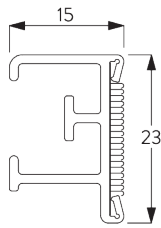

- 5-to-1 gear drive
- Bead chain

SYSTEM SPECIFICATIONS

A. SYSTEM DIMENSIONS

4 m

6 m

8 kg

24 m²

B. PROFILE

Profile Information

SG 2211

Velcro profile

SG 2004

Bottom bar 20x7 mm

SG 2111

Shaft

SG 2135

Rod steel ø 3 mm

SG 2137

Rod fiberglass ø 4 mm

C. HOW TO MEASURE

A: System width

B: System height

C: Chain height

D: Safety retainer SG 10731 min. 150 cm above floor

PARTS

A. STANDARD PARTS

	SG 2004 Bottom bar 20x7 mm
	SG 2049 Chain drive
	SG 2059 Safety clip
	SG 2081 Take-up spool
	SG 2111 Shaft
	SG 2163 Tape
	SG 2179 End cover
	SG 2211 Velcro profile
	SG 2539 Tape
	SG 2865 Bead chain connector ø 4.6 mm
	SG 2872 Bead chain plastic ø 4.6 mm
	SG 3164 Child safety hook set
	SG 3603 Bracket
	SG 10731 Child safety retainer set