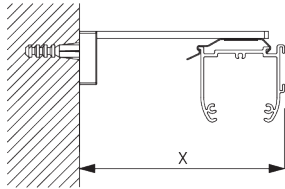

## B. CEILING FITTING

### Bracket SG 2616

**SG 2616**  
Bracket

**C. WALL FITTING**

**Smart Fix**

**Smart Fix SG 11200 - SG 11205 and bracket SG 2616:**  
Screw SG 10395 (M4x6) needed.

**Square Smart Fix SG 11210 - SG 11215 and bracket SG 2616:**  
Screw SG 10395 (M4x6) needed.