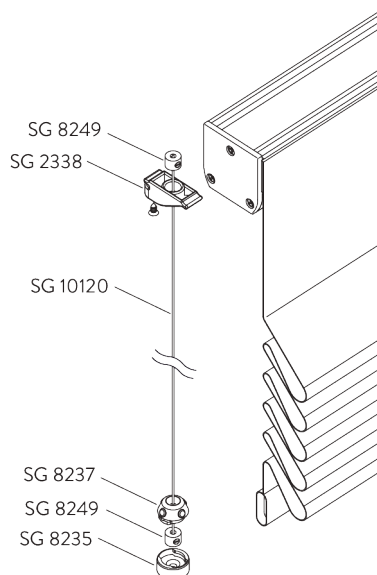

B. SIDE GUIDES

Additional parts:

- 2x SG 2338 Side guide wire holder
- 2x SG 8235 Side guide wire base short
- 2x SG 8237 Side guide wire holder
- 4x SG 8249 Side guide device
- 2x SG 10120 Side guide wire $\varnothing$ 0.9 mm

Note:

- Up to 15° from vertical