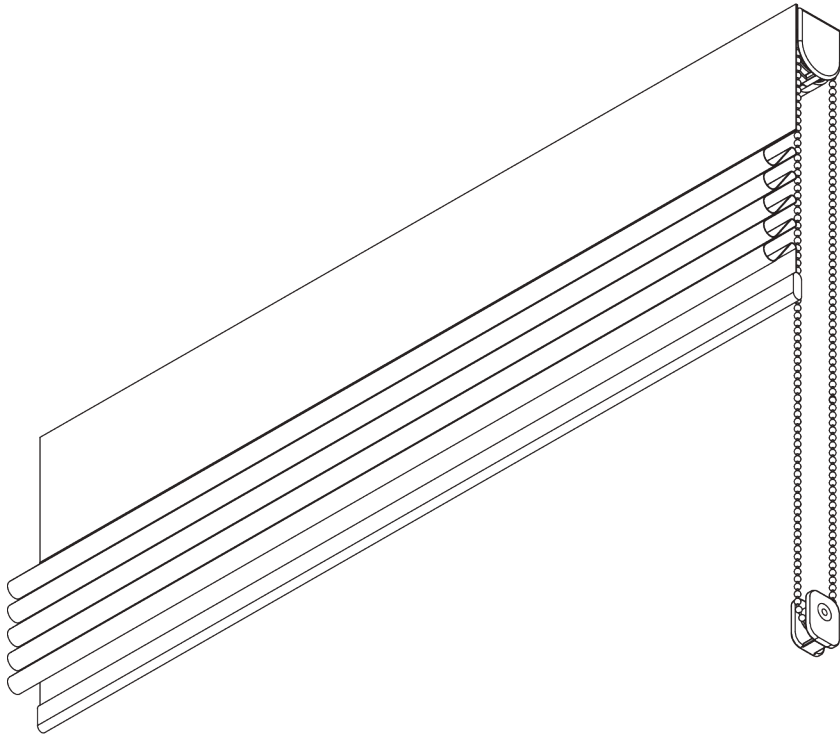

## PRODUCT INFORMATION

- **Operation:** chain
- **Range:** S - M
- **Fitting:** ceiling, wall
- **Colours:** white RAL 9016
- **Fabrics:** refer to Silent Gliss fabric collection