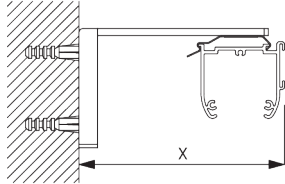

## B. CEILING FITTING

### Bracket SG 2616

**SG 2616**  
Bracket

**C. WALL FITTING**

**Smart Fix**

**Smart Fix SG 11200 - SG 11205 and bracket SG 2616:**  
Screw SG 10395 (M4x6) needed.

**Square Smart Fix SG 11210 - SG 11215 and bracket SG 2616:**  
Screw SG 10395 (M4x6) needed.